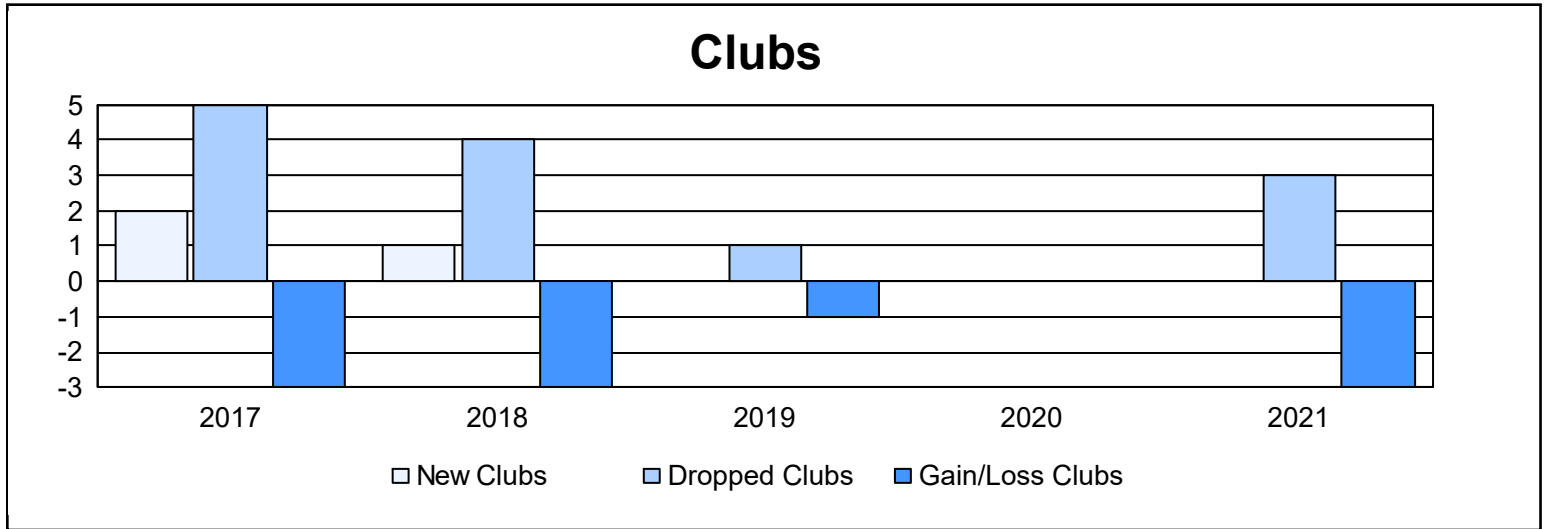

Year	New Clubs	Dropped Clubs	Gain/ Loss Clubs	New Members	Charter Members	Reinstate Members	Transfer Members	Total Member Added	Total Members Dropped	Gain/ Loss Members
2016-2017	2	5	-3	85	53	12	9	159	236	-77
2017-2018	1	4	-3	146	23	3	10	182	200	-18
2018-2019	0	1	-1	104	6	1	20	131	155	-24
2019-2020	0	0	0	79	8	7	5	99	140	-41
2020-2021	0	3	-3	44	1	4	14	63	168	-105
<b>Average</b>	<b>1</b>	<b>3</b>	<b>-2</b>	<b>92</b>	<b>18</b>	<b>5</b>	<b>12</b>	<b>127</b>	<b>180</b>	<b>-53</b>

### Membership Composition June 2021 Cumulative