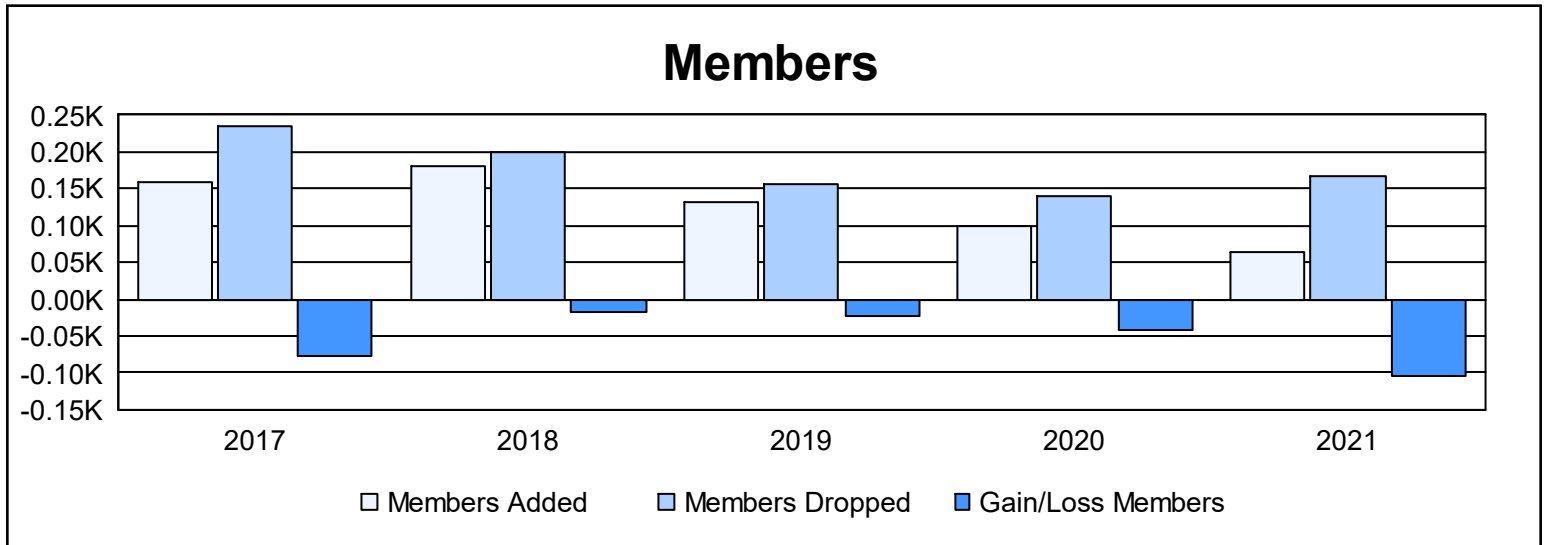

Year	New Clubs	Dropped Clubs	Gain/ Loss Clubs	New Members	Charter Members	Reinstate Members	Transfer Members	Total Member Added	Total Members Dropped	Gain/ Loss Members
2016-2017	2	5	-3	85	53	12	9	159	236	-77
2017-2018	1	4	-3	146	23	3	10	182	200	-18
2018-2019	0	1	-1	104	6	1	20	131	155	-24
2019-2020	0	0	0	79	8	7	5	99	140	-41
2020-2021	0	3	-3	44	1	4	14	63	168	-105
<b>Average</b>	<b>1</b>	<b>3</b>	<b>-2</b>	<b>92</b>	<b>18</b>	<b>5</b>	<b>12</b>	<b>127</b>	<b>180</b>	<b>-53</b>

### Membership Composition June 2021 Cumulative